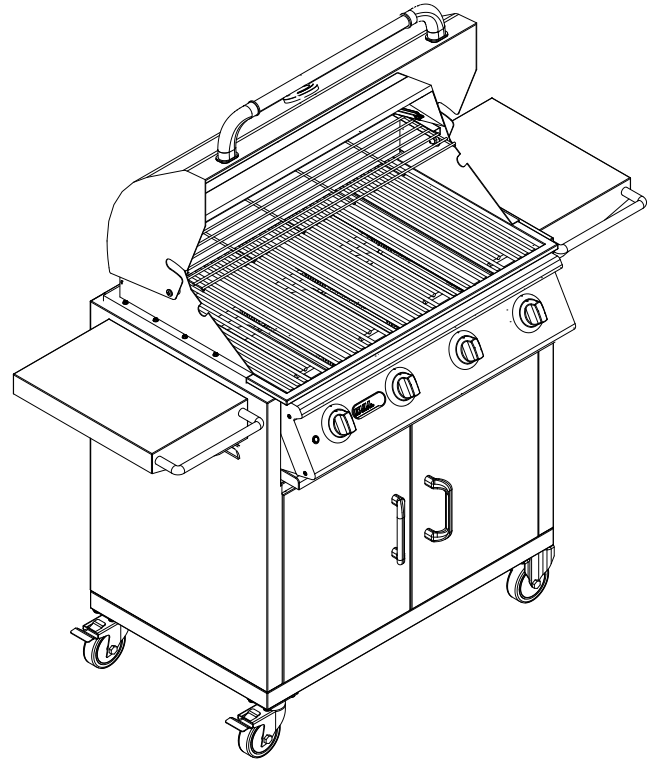

LONESTAR SELECT CART SPEC SHEET

ISOMETRIC VIEW

FRONT VIEW

RIGHT SIDE VIEW

NOTE:
1. SCALE: 3/4" = 1'-0"
2. REVISION: 09/2013