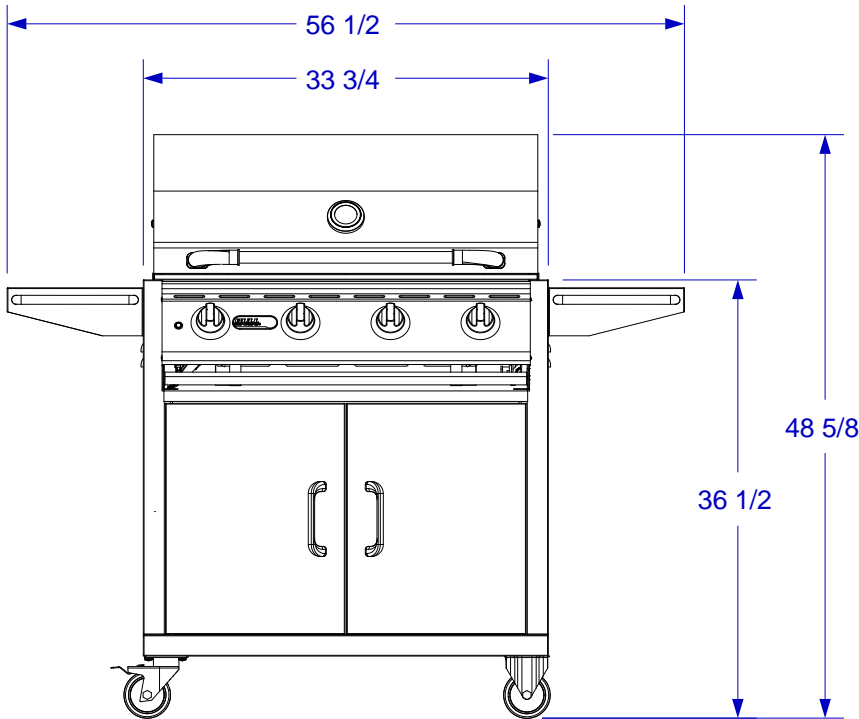

LONESTAR SELECT CART SPEC SHEET

ISOMETRIC VIEW

FRONT VIEW

RIGHT SIDE VIEW

NOTE:
1. SCALE: 3/4" = 1'-0"
2. REVISION: 09/2013