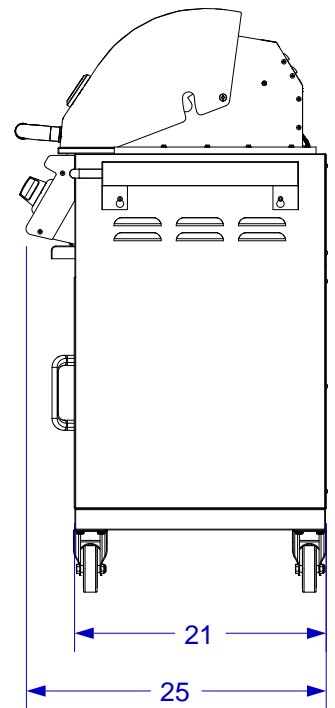

LONESTAR SELECT CART SPEC SHEET

ISOMETRIC VIEW

FRONT VIEW

RIGHT SIDE VIEW

NOTE:
1. SCALE: 3/4" = 1'-0"
2. REVISION: 09/2013