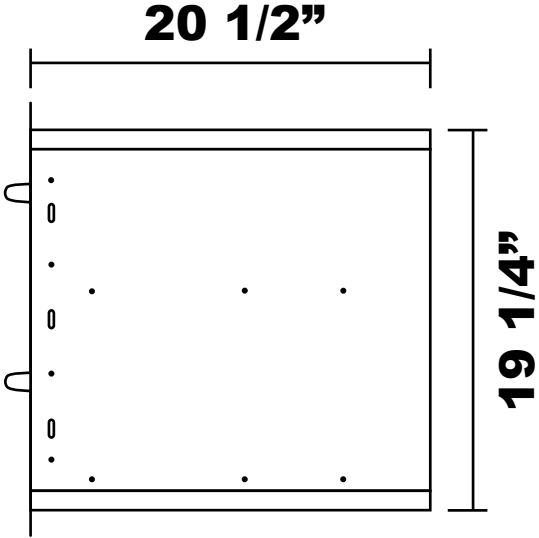

Double Drawer

Top View

Front View

Side View

**Cutout Dimensions:
12 7/16" x 19 3/8"**