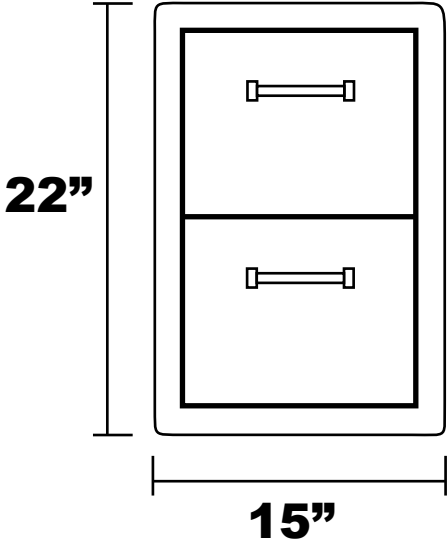

Double Drawer

Top View

Front View

Side View

**Cutout Dimensions:
12 7/16" x 19 3/8"**