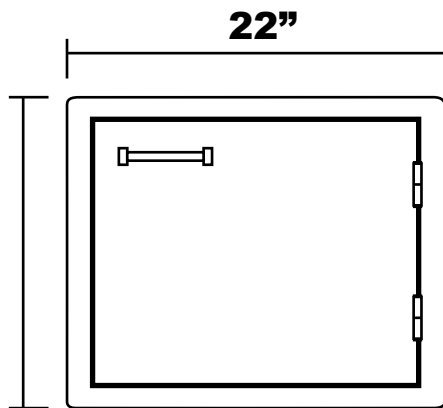

Horizontal Door

Top View

Front View

Side View

**CUTOUT DIMENSIONS:
19 3/8" x 15 3/4"**