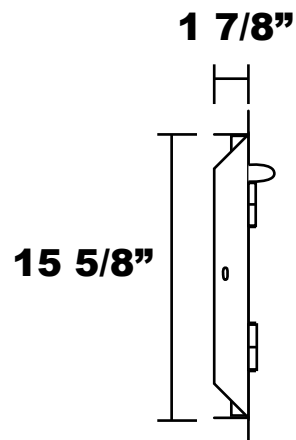

Horizontal Door

Top View

Front View

Side View

**CUTOUT DIMENSIONS:
19 3/8" x 15 3/4"**