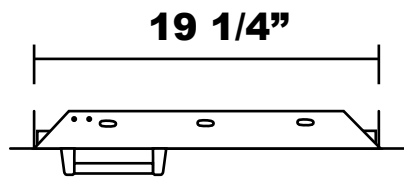

Horizontal Door

Top View

Front View

Side View

**CUTOUT DIMENSIONS:
19 3/8" x 15 3/4"**