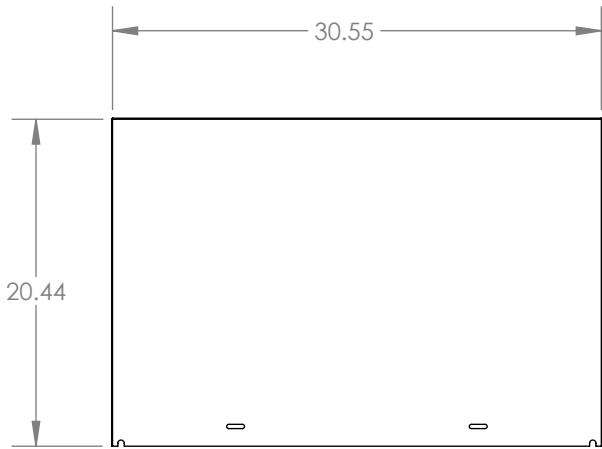

DOUBLE DOOR
PANTRY INSERT
SPEC SHEET
PN# 74000

TOP VIEW

FRONT VIEW

LEFT VIEW

- NOTES:
1. SCALE : 1" = 1'-0"
2. REVISED 3/2017