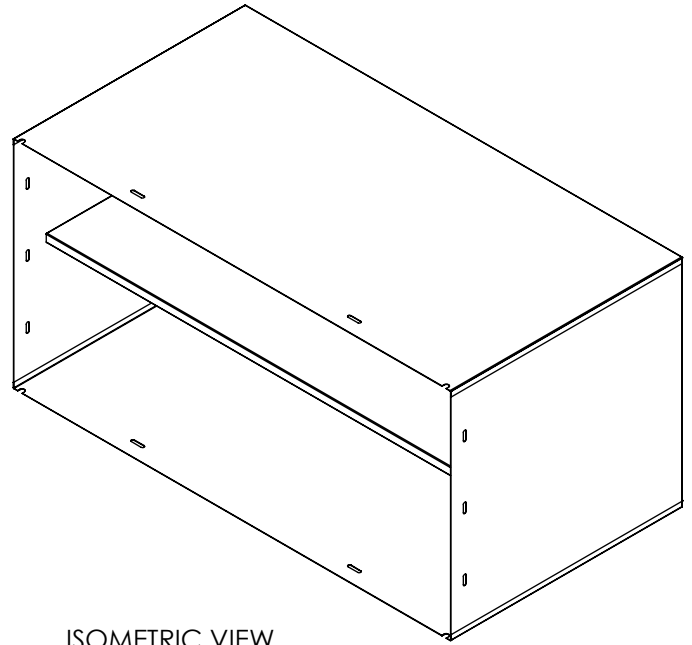

38" DOUBLE DOOR PANTRY INSERT SPEC SHEET

ISOMETRIC VIEW

TOP VIEW

FRONT VIEW

LEFT VIEW

NOTES:
1. SCALE: 1:12