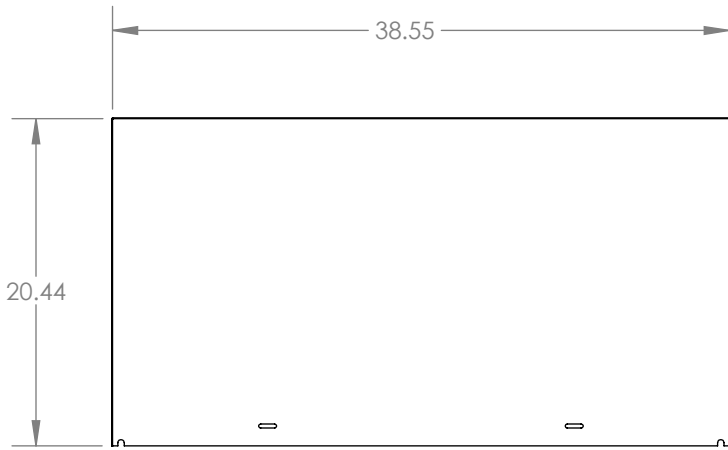

38" DOUBLE DOOR PANTRY INSERT SPEC SHEET

ISOMETRIC VIEW

TOP VIEW

FRONT VIEW

LEFT VIEW

NOTES:
1. SCALE: 1:12