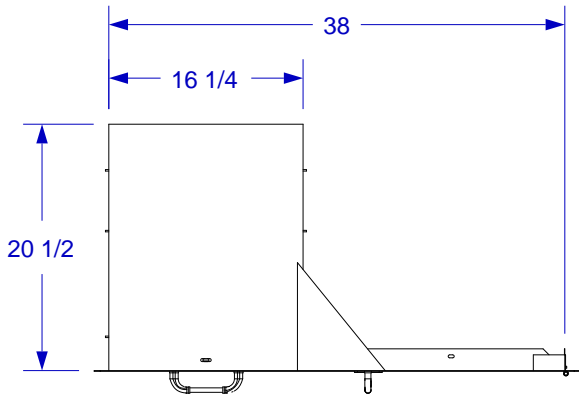

38" DOOR/DRAWER COMBO SPEC SHEET

ISOMETRIC VIEW

TOP VIEW

FRONT VIEW

RIGHT SIDE VIEW

NOTES:

- 1. CUTOUT DIMENSIONS: 38 1/2"W X 19 3/4"H X 20 3/4"D
- 2. SCALE: 1" = 1'-0"
- 3. REVISION: 10/2014