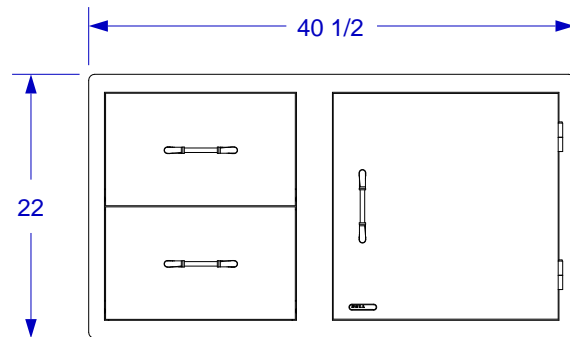

38" DOOR/DRAWER COMBO SPEC SHEET

ISOMETRIC VIEW

TOP VIEW

FRONT VIEW

RIGHT SIDE VIEW

NOTES:

- 1. CUTOUT DIMENSIONS: 38 1/2"W X 19 3/4"H X 20 3/4"D
- 2. SCALE: 1" = 1'-0"
- 3. REVISION: 10/2014