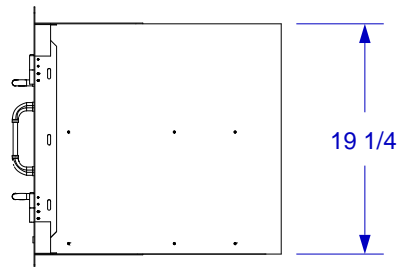

38" DOOR/DRAWER COMBO SPEC SHEET

ISOMETRIC VIEW

TOP VIEW

FRONT VIEW

RIGHT SIDE VIEW

NOTES:

- 1. CUTOUT DIMENSIONS: 38 1/2"W X 19 3/4"H X 20 3/4"D
- 2. SCALE: 1" = 1'-0"
- 3. REVISION: 10/2014