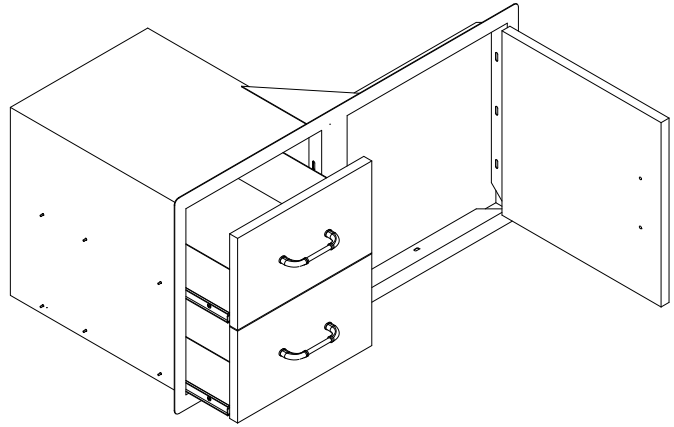

38" DOOR/DRAWER COMBO SPEC SHEET

ISOMETRIC VIEW

TOP VIEW

FRONT VIEW

RIGHT SIDE VIEW

NOTES:

- 1. CUTOUT DIMENSIONS: 38 1/2"W X 19 3/4"H X 20 3/4"D
- 2. SCALE: 1" = 1'-0"
- 3. REVISION: 10/2014