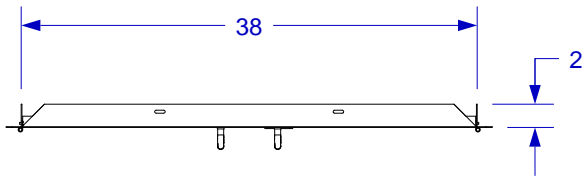

38" DOUBLE DOORS

SPEC SHEET

ISOMETRIC VIEW

TOP VIEW

FRONT VIEW

RIGHT SIDE VIEW

NOTES:

1. CUTOUT DIMENSIONS: 38 1/2" W X 19 3/4" H X 2 1/4" D
2. SCALE: 3/4" = 1'-0"
3. REVISION: 10/2014