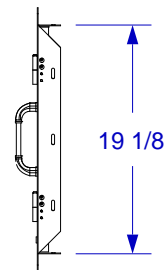

38" DOUBLE DOORS

SPEC SHEET

ISOMETRIC VIEW

TOP VIEW

FRONT VIEW

RIGHT SIDE VIEW

NOTES:

1. CUTOUT DIMENSIONS: 38 1/2" W X 19 3/4" H X 2 1/4" D
2. SCALE: 3/4" = 1'-0"
3. REVISION: 10/2014