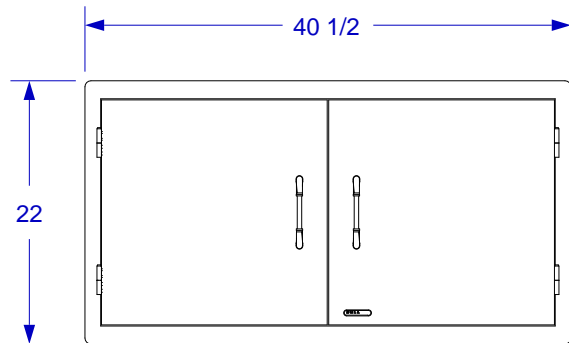

38" DOUBLE DOORS

SPEC SHEET

ISOMETRIC VIEW

TOP VIEW

FRONT VIEW

RIGHT SIDE VIEW

NOTES:

1. CUTOUT DIMENSIONS: 38 1/2" W X 19 3/4" H X 2 1/4" D
2. SCALE: 3/4" = 1'-0"
3. REVISION: 10/2014