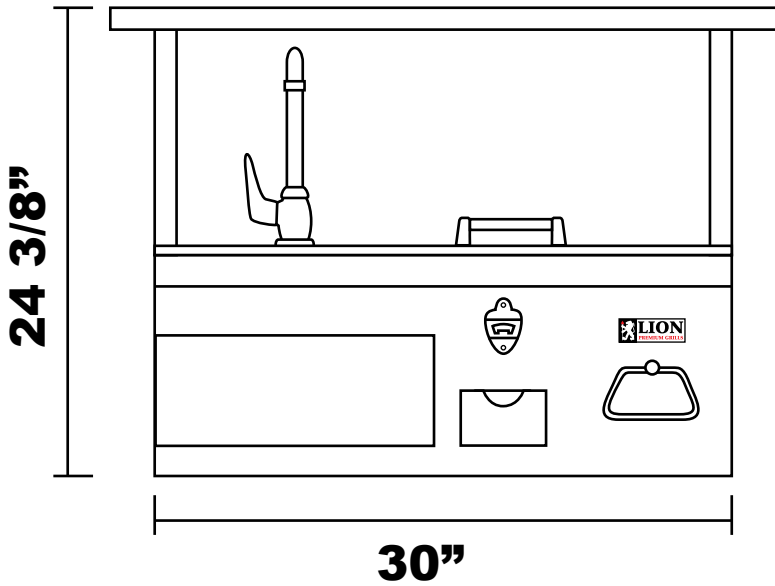

30" Bar Center

Top View

Front View

Side View

**Cutout Dimensions:
28 3/4" x 22 3/8" x 9 3/8"**