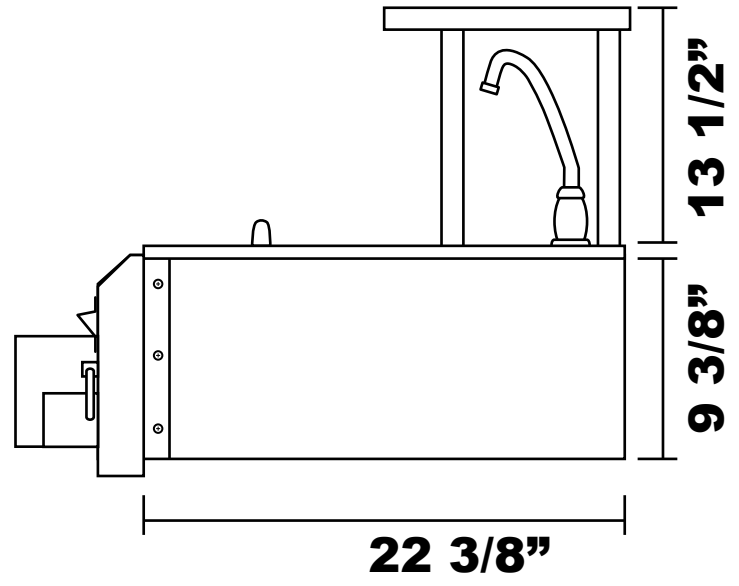

30" Bar Center

Top View

Front View

Side View

**Cutout Dimensions:
28 3/4" x 22 3/8" x 9 3/8"**