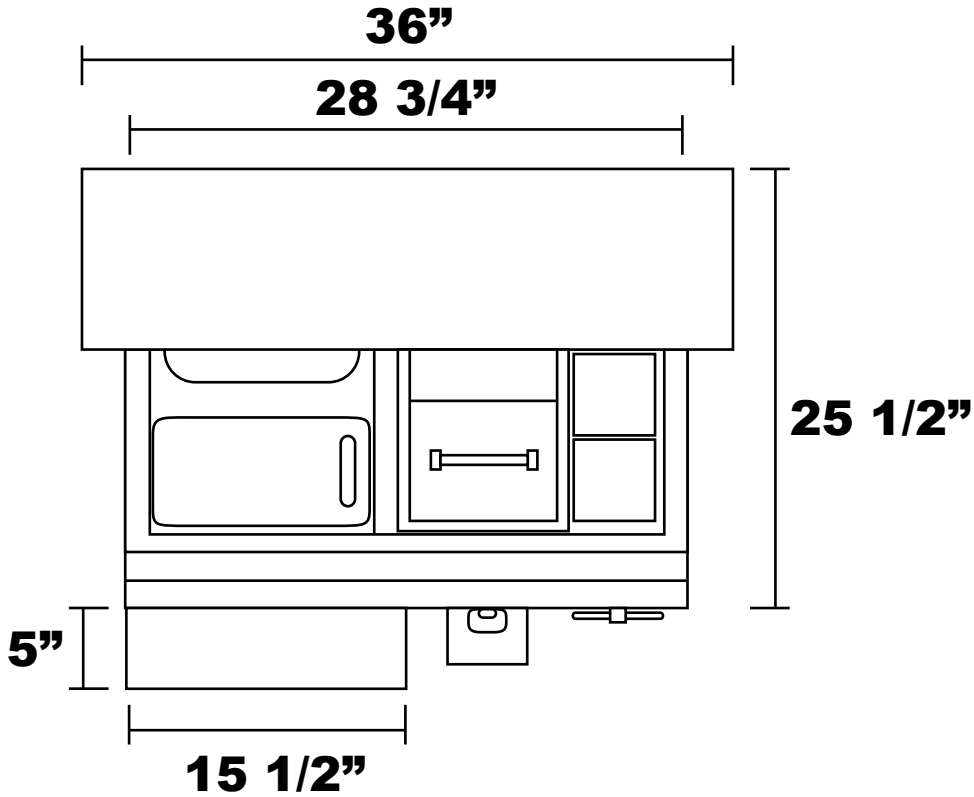

30" Bar Center

Top View

Front View

Side View

**Cutout Dimensions:
28 3/4" x 22 3/8" x 9 3/8"**