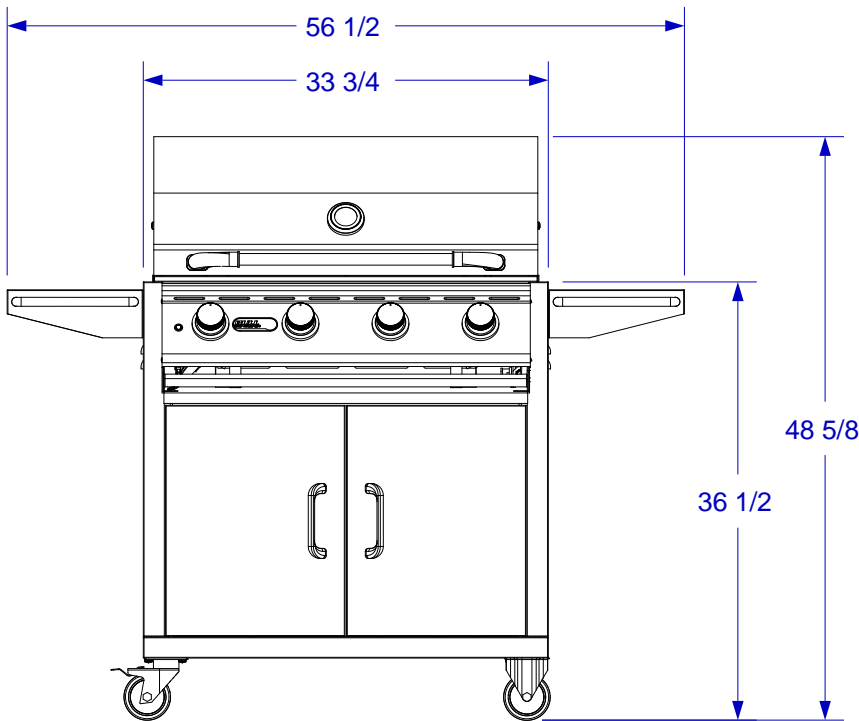

LONESTAR SELECT CART SPEC SHEET

ISOMETRIC VIEW

FRONT VIEW

RIGHT SIDE VIEW

NOTE:
1. SCALE: 3/4" = 1'-0"
2. REVISION: 09/2013