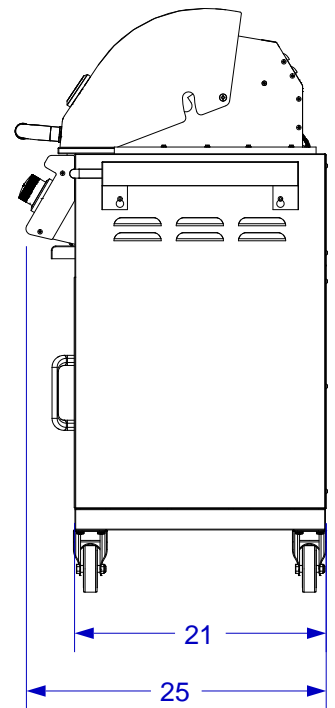

LONESTAR SELECT CART SPEC SHEET

ISOMETRIC VIEW

FRONT VIEW

RIGHT SIDE VIEW

NOTE:
1. SCALE: 3/4" = 1'-0"
2. REVISION: 09/2013