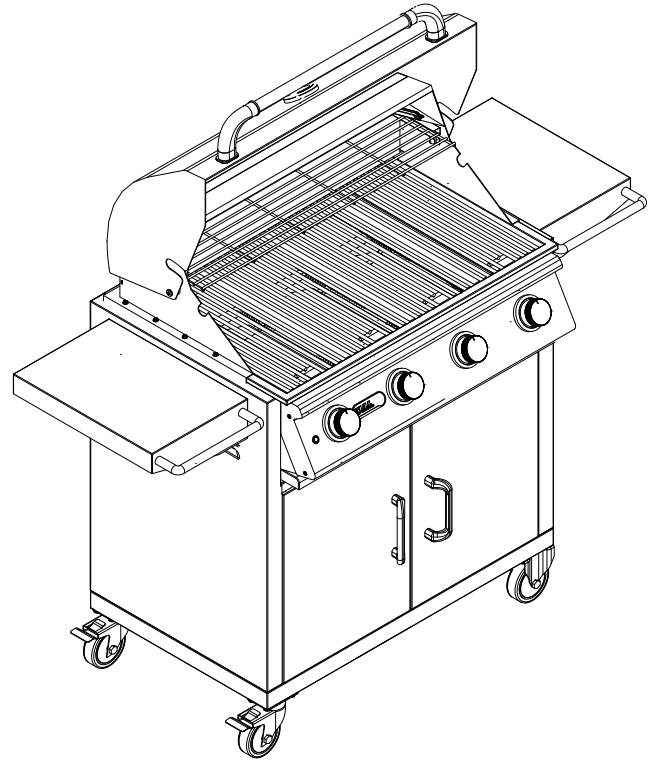

LONESTAR SELECT CART SPEC SHEET

ISOMETRIC VIEW

FRONT VIEW

RIGHT SIDE VIEW

NOTE:
1. SCALE: 3/4" = 1'-0"
2. REVISION: 09/2013