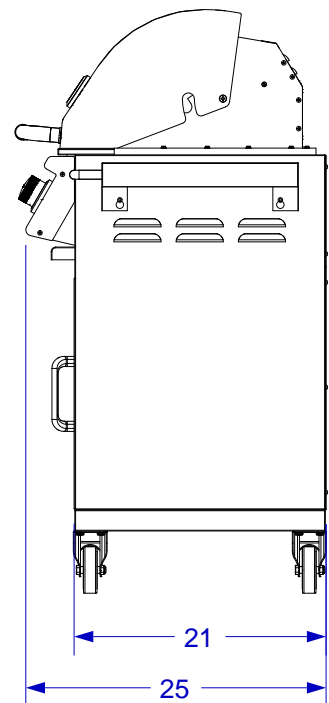

OUTLAW CART SPEC SHEET

ISOMETRIC VIEW

FRONT VIEW

RIGHT SIDE VIEW

NOTE:
1. SCALE: 3/4" = 1'-0"