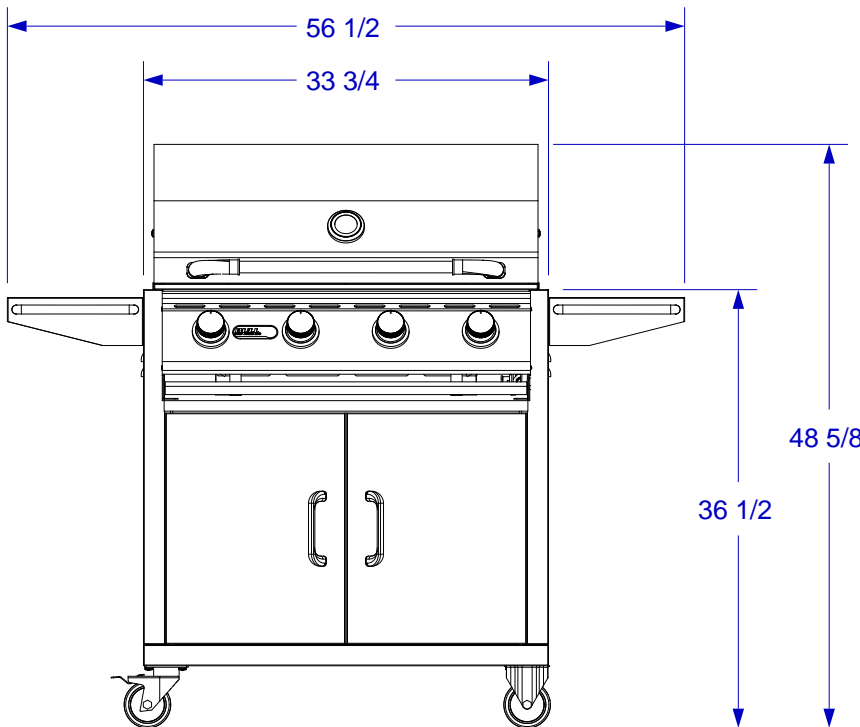

OUTLAW CART SPEC SHEET

ISOMETRIC VIEW

FRONT VIEW

RIGHT SIDE VIEW

NOTE:
1. SCALE: 3/4" = 1'-0"