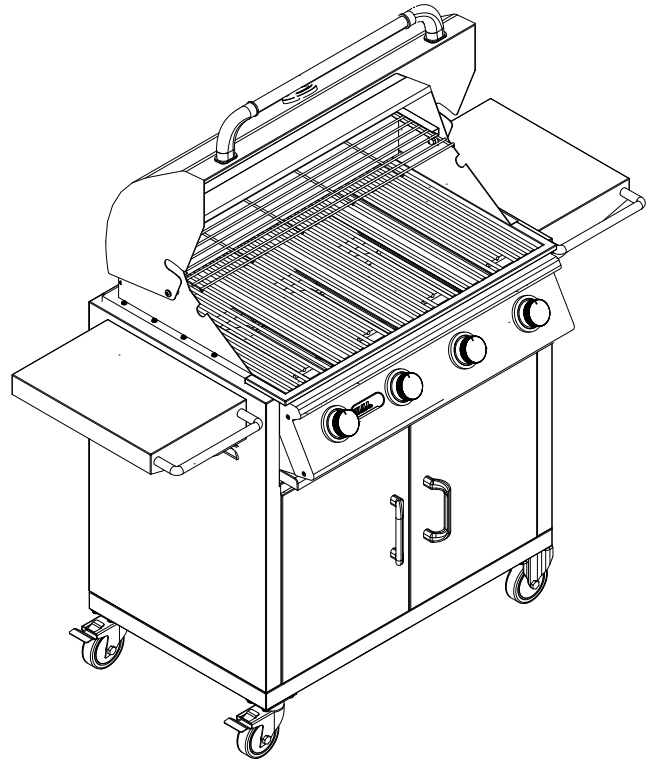

OUTLAW CART SPEC SHEET

ISOMETRIC VIEW

FRONT VIEW

RIGHT SIDE VIEW

NOTE:
1. SCALE: 3/4" = 1'-0"