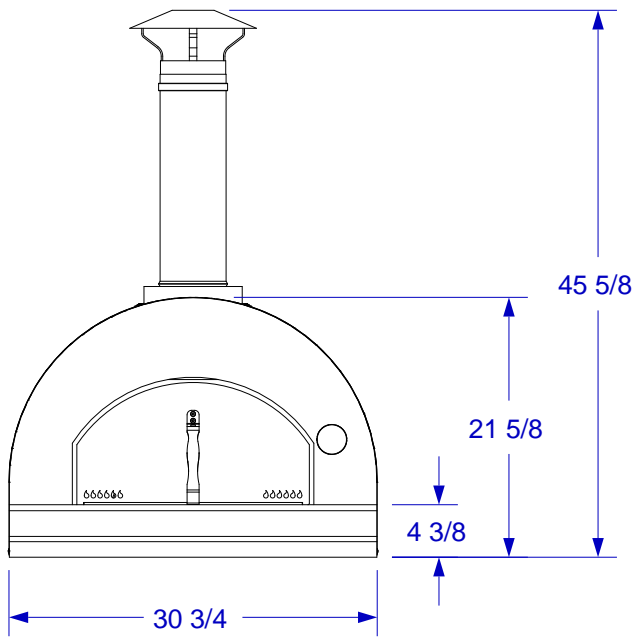

LARGE PIZZA OVEN

SPEC SHEET

ISOMETRIC VIEW

FRONT VIEW

LEFT SIDE VIEW

NOTES:

1. CUTOUT DIMENSIONS: 32"W X 31"D X 4 3/4"H
2. SCALE: 3/4" = 1'-0"