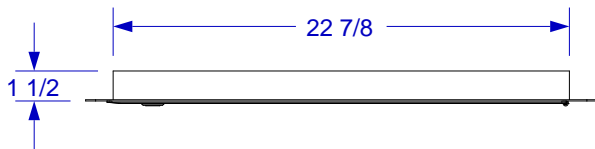

SINGLE DOOR SPEC SHEET

ISOMETRIC VIEW

TOP VIEW

FRONT VIEW

RIGHT SIDE VIEW

NOTES:

1. CUTOUT DIMENSIONS: 23"W X 15 3/4"H X 2"D
2. SCALE: 1 1/4" = 1'-0"
3. REVISION: 10/2014