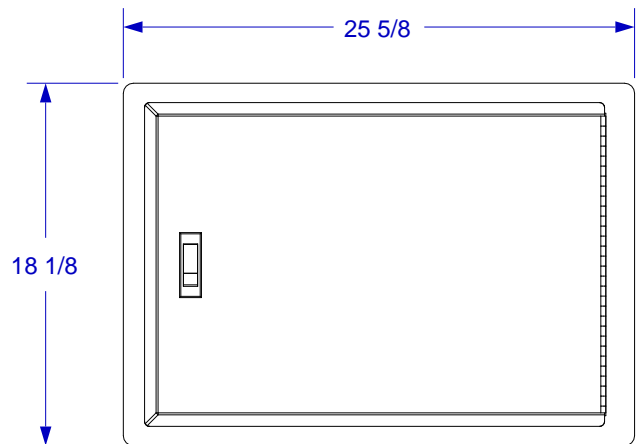

SINGLE DOOR SPEC SHEET

ISOMETRIC VIEW

TOP VIEW

FRONT VIEW

RIGHT SIDE VIEW

NOTES:

1. CUTOUT DIMENSIONS: 23"W X 15 3/4"H X 2"D
2. SCALE: 1 1/4" = 1'-0"
3. REVISION: 10/2014