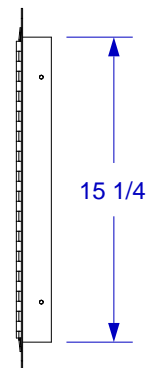

SINGLE DOOR SPEC SHEET

ISOMETRIC VIEW

TOP VIEW

FRONT VIEW

RIGHT SIDE VIEW

NOTES:

1. CUTOUT DIMENSIONS: 23"W X 15 3/4"H X 2"D
2. SCALE: 1 1/4" = 1'-0"
3. REVISION: 10/2014