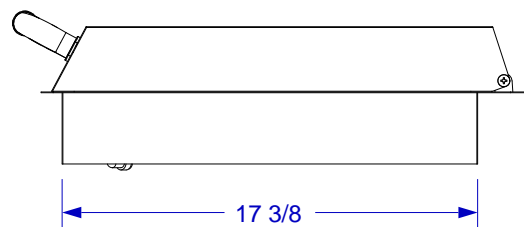

SINGLE SIDEBURNER

SPEC SHEET

ISOMETRIC VIEW

TOP VIEW

FRONT VIEW

RIGHT SIDE VIEW

NOTES:

1. CUTOUT DIMENSIONS: 11 1/4"W X 17 1/2"D X 3 1/4"H
2. SCALE: 1 1/2" = 1'-0"
3. REVISION: 10/2014