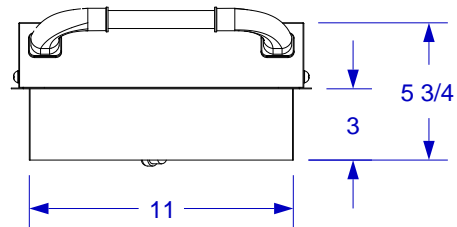

SINGLE SIDEBURNER

SPEC SHEET

ISOMETRIC VIEW

TOP VIEW

FRONT VIEW

RIGHT SIDE VIEW

NOTES:

1. CUTOUT DIMENSIONS: 11 1/4"W X 17 1/2"D X 3 1/4"H
2. SCALE: 1 1/2" = 1'-0"
3. REVISION: 10/2014