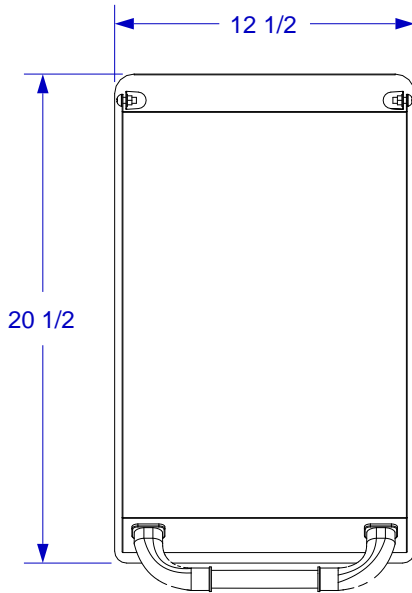

SINGLE SIDEBURNER

SPEC SHEET

ISOMETRIC VIEW

TOP VIEW

FRONT VIEW

RIGHT SIDE VIEW

NOTES:

1. CUTOUT DIMENSIONS: 11 1/4"W X 17 1/2"D X 3 1/4"H
2. SCALE: 1 1/2" = 1'-0"
3. REVISION: 10/2014