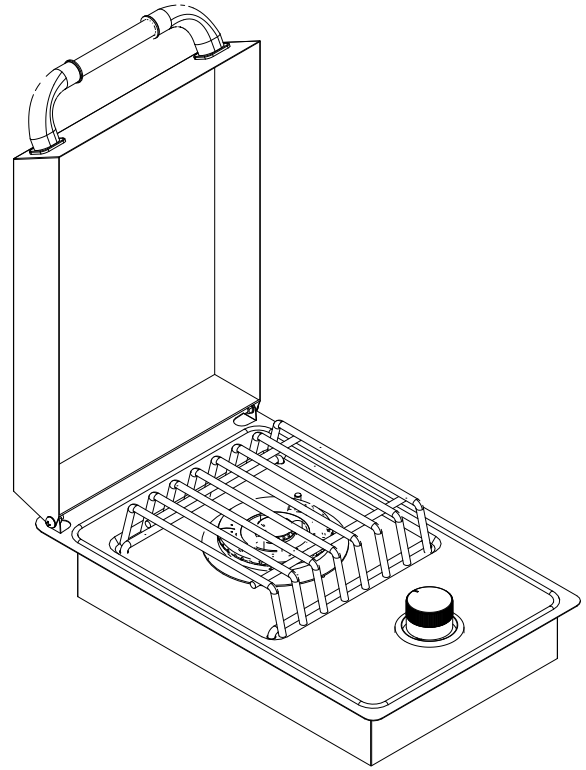

SINGLE SIDEBURNER

SPEC SHEET

ISOMETRIC VIEW

TOP VIEW

FRONT VIEW

RIGHT SIDE VIEW

NOTES:

1. CUTOUT DIMENSIONS: 11 1/4"W X 17 1/2"D X 3 1/4"H
2. SCALE: 1 1/2" = 1'-0"
3. REVISION: 10/2014