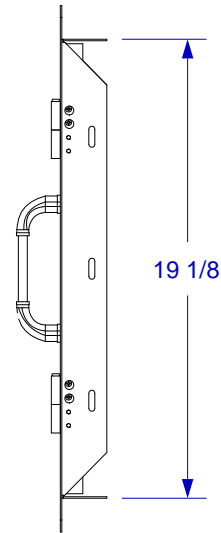

# VERTICAL DOOR SPEC SHEET

ISOMETRIC VIEW

TOP VIEW

FRONT VIEW

RIGHT SIDE VIEW

**NOTES:**

1. CUTOUT DIMENSIONS: 15 3/4" W X 19 1/2" H X 2" D
2. SCALE: 1 1/2" = 1'-0"
3. REVISION: 10/2014