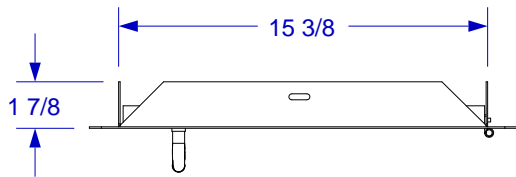

# VERTICAL DOOR SPEC SHEET

ISOMETRIC VIEW

TOP VIEW

FRONT VIEW

RIGHT SIDE VIEW

**NOTES:**

1. CUTOUT DIMENSIONS: 15 3/4" W X 19 1/2" H X 2" D
2. SCALE: 1 1/2" = 1'-0"
3. REVISION: 10/2014