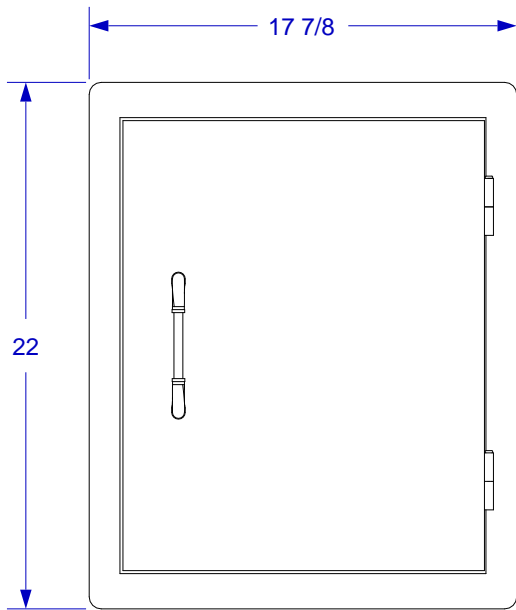

# VERTICAL DOOR SPEC SHEET

ISOMETRIC VIEW

TOP VIEW

FRONT VIEW

RIGHT SIDE VIEW

**NOTES:**

1. CUTOUT DIMENSIONS: 15 3/4" W X 19 1/2" H X 2" D
2. SCALE: 1 1/2" = 1'-0"
3. REVISION: 10/2014